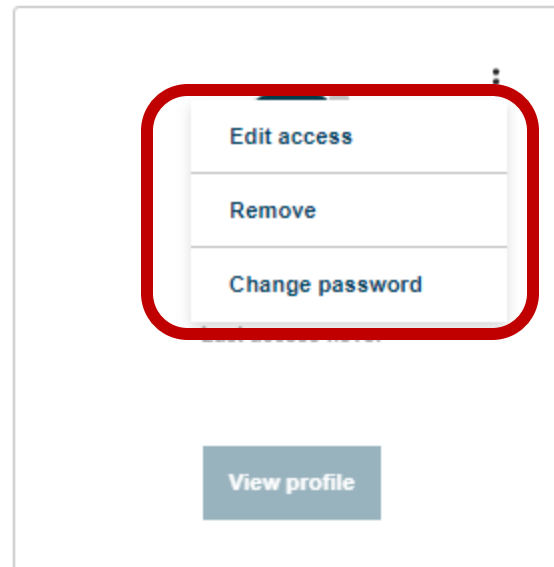

**TwinSpace - > Members
vaates on võimalik
õpilasi projektist
kustutada, salasõna ja
ligipääsuõigusi muuta**